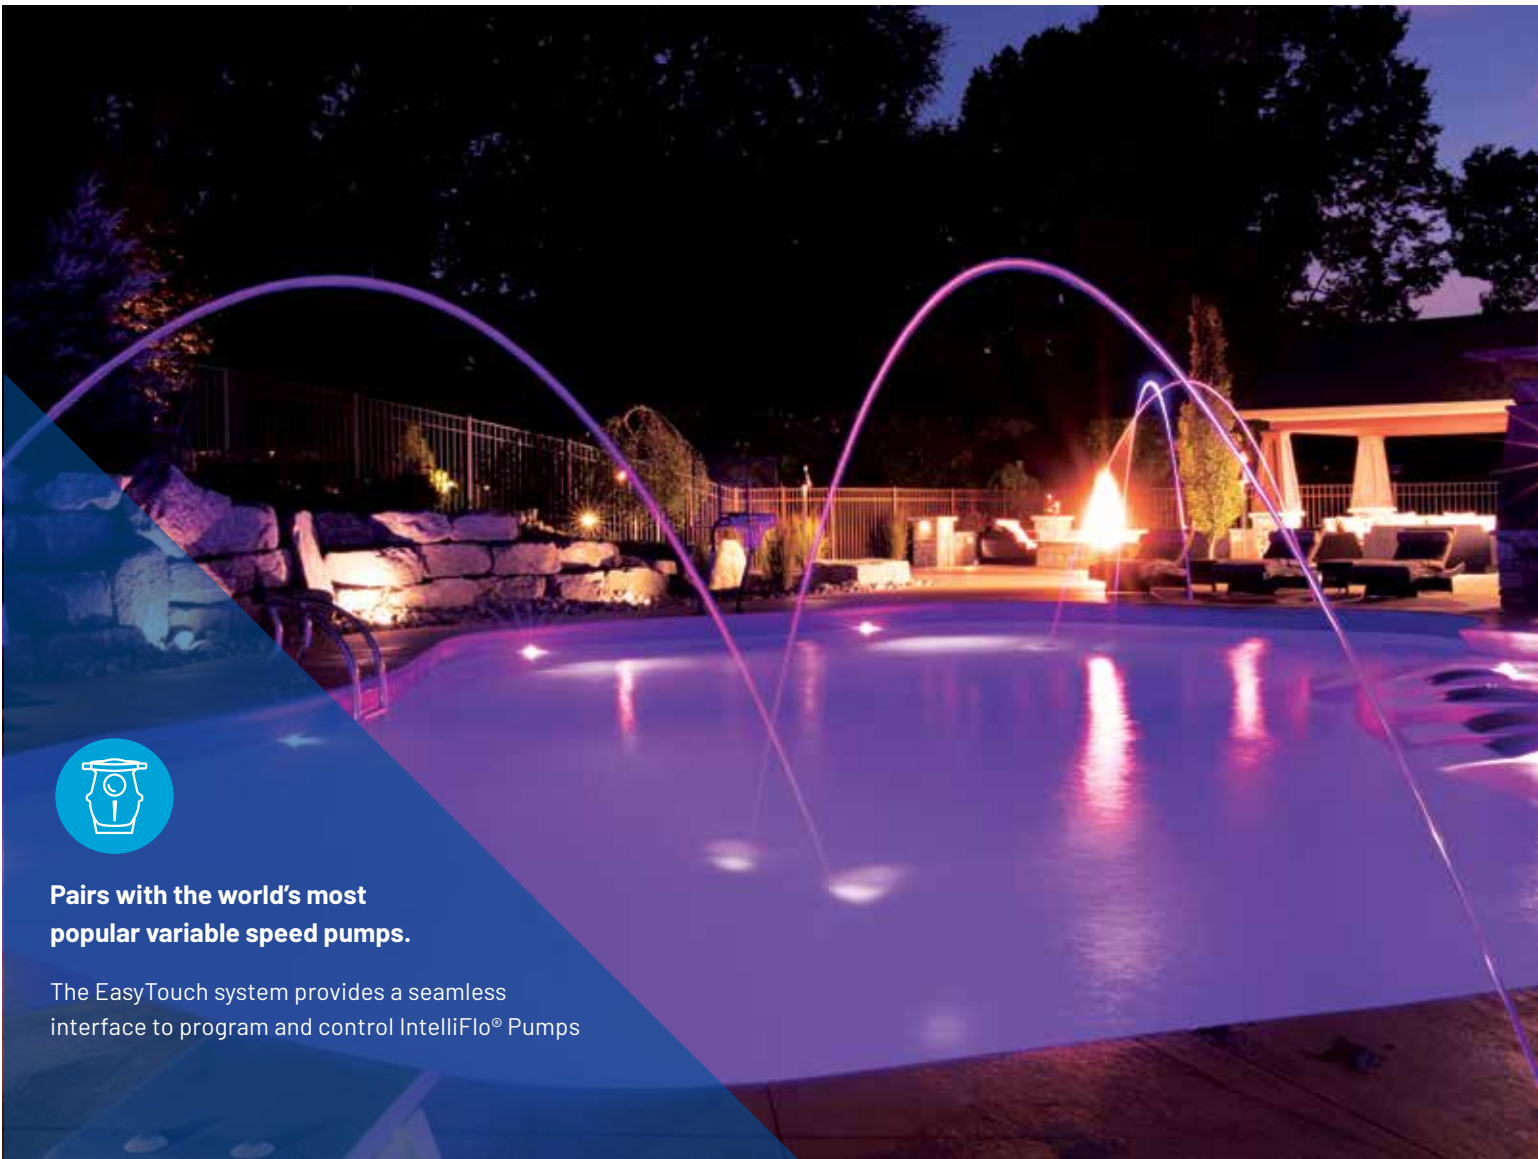

**Pairs with the world's most
popular variable speed pumps.**

The EasyTouch system provides a seamless
interface to program and control IntelliFlo® Pumps

CRYSTAL-CLEAR, SAFER, CHEMICALLY BALANCED WATER

with the touch of a finger.