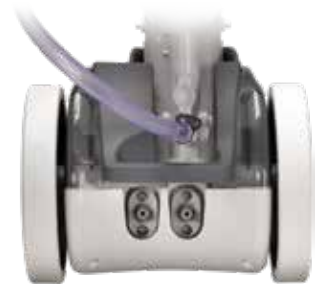

KREEPY KRAULY®

LEGEND® II

INGROUND POOL CLEANER

LEGENDARY CLEANING PERFORMANCE

For fast, thorough pool cleaning the energy-efficient way, count on the powerful Kreepy Krauly Legend II cleaner. This cleaner includes a host of design features that deliver powerful vacuuming performance and long service life without consuming any extra energy. It attaches to your return line and operates during your normal filtration cycle.

PRODUCT FEATURES

- Delivers the same cleaning power and performance as the Legend cleaner... only no booster pump required.
- Dual thrust jets ensure optimum speed and ultimate cleaning performance—cleans most pools in just 1-3 hours.
- Front-wheel drive provides maximum traction on inclined surfaces for total cleaning coverage of pool bottom and walls.
- Solid 4-wheel design and wide base help prevent tipping (common with 3-wheel cleaners) for reliable, continuous operation.
- Heavy-duty, large-capacity twist lock collection bag for easy maintenance.

LEGENDARY APPETITE. LEGENDARY SIMPLICITY.

- Kreepy Krauly Legend II cleaner features a heavy-duty debris bag and an extra-large intake throat that handles anything your pool environment throws at it...leaves, twigs and sand are removed with ease. Plus, for all its power, the Legend II cleaner is simple to install and simple to operate.
- Installs in minutes to your return line.
- Extra-large collection bag extends time before it needs to be emptied... easy to remove and reattach.
- Built-in backup valve activates every 3.5 minutes to ensure total coverage and avoid hang-ups by steps and in corners.
- Dual-jetted venturi creates powerful whirlpool/vacuum action for more thorough pool cleaning.
- Recommended for all gunite, vinyl and fiberglass pools.