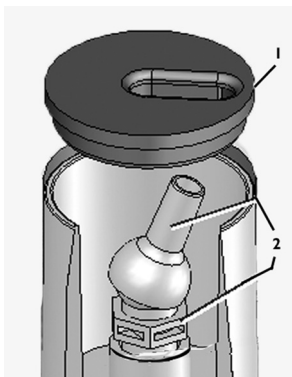

DECK JET & DECK JET II

REPLACEMENT PARTS

Item	Part No.	Description
DECK JET		
1	87200800	Fitting nut, sealing liner 2 in.
2	87200700	Friction ring, SIF
3	87201200	Gasket TH-AGF 3.5 in. OD x 2-3/8 in. ID
4	590005	Plug, Gunite Shield, L20
5	590010	Eyeball kit includes installation card
6	590011	Accessory kit includes Capture ring, 2 qty.; O-ring, 3 qty.; Filter Pad, 2 qty.; Silicone Lubricant, 1 qty.

Item	Part No.	Description
DECK JET II		
1	590042	MagicStream Deck Jet II cover, brass color, each
1	590150	MagicStream Deck Jet II cover, tan color each, each
2	590041	MagicStream Deck Jet II Nozzle Kit (Includes nozzle base and nozzle swivel, set of 4)