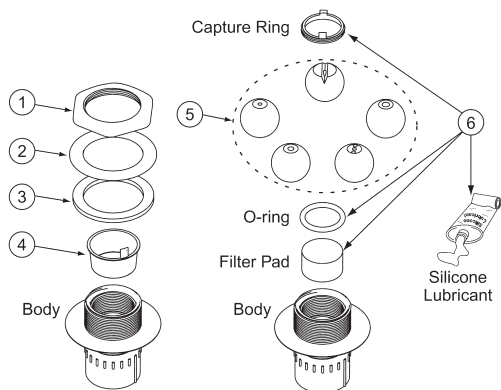

DECK JET & DECK JET II

REPLACEMENT PARTS

Item	Part No.	Description
DECK JET		
1	87200800	Fitting nut, sealing liner 2 in.
2	87200700	Friction ring, SIF
3	87201200	Gasket TH-AGF 3.5 in. OD x 2-3/8 in. ID
4	590005	Plug, Gunite Shield, L20
5	590010	Eyeball kit includes installation card
6	590011	Accessory kit includes Capture ring, 2 qty.; O-ring, 3 qty.; Filter Pad, 2 qty.; Silicone Lubricant, 1 qty.

Item	Part No.	Description
DECK JET II		
1	590042	MagicStream Deck Jet II cover, brass color, each
1	590150	MagicStream Deck Jet II cover, tan color each, each
2	590041	MagicStream Deck Jet II Nozzle Kit (Includes nozzle base and nozzle swivel, set of 4)