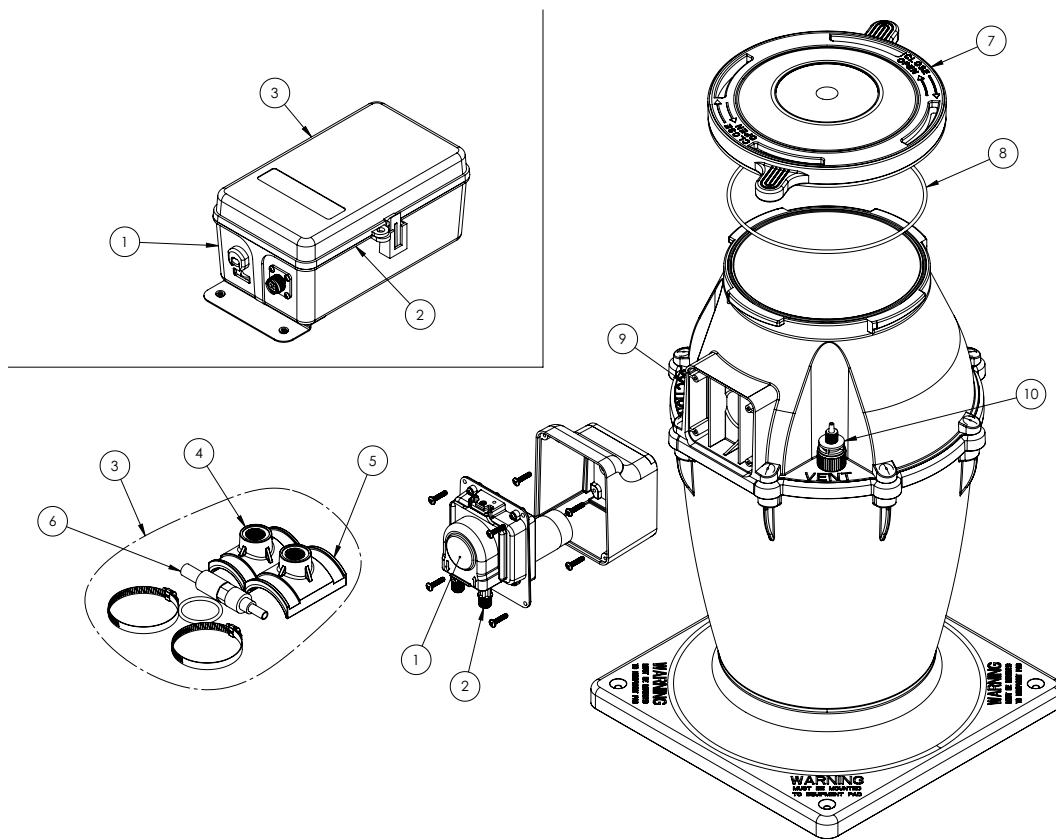

INTELLIPH® CONTROLLER REPLACEMENT PARTS

Item	Part No.	Description
INTELLIPH CONTROLLER REPLACEMENT PARTS		
1	522711	IntellipH Controller Unit
2	521513	Faceplate and PCBA
3	521516	Door for Controller
REPLACEMENT CHEMICAL CONTAINER		
522712		IntellipH Container
CHEMICAL CONTAINER REPLACEMENT PARTS		
522384		1/4" Black Tubing for Chemical Injection with Labels, 20 Ft.
522446		1/4" Black Tubing for Chemical Injection with Labels, 100 Ft.
1	522386	Repair Kit for Tank Mounted Pump
2	522480	Pump Tubes for Tank Mounted Pump, 2 Pk.

Item	Part No.	Description
CHEMICAL CONTAINER REPLACEMENT PARTS CONT'D.		
3	521895	Kit IPH RPLC ACC Bag (Includes ball, spring, saddle clamp parts)
4	521511	Saddle Clamp for 1- 1/2" Pipe (Requires Check Valve)
5	521512	Saddle clamp for 2" Pipe (Requires Check Valve)
6	522513Z	Injection Check Valve
7	521505	Lid for Acid Container
8	521507	O-Ring for Container Lid, 5-Pk.
9	521508	Suction Fitting, Black
10	521509	Vent Fitting, Grey
	521514	Stenner Pumphead for IntellipH
	521515	Upgrade Kit for IntellipH Stenner Pump Head Mtr Assy