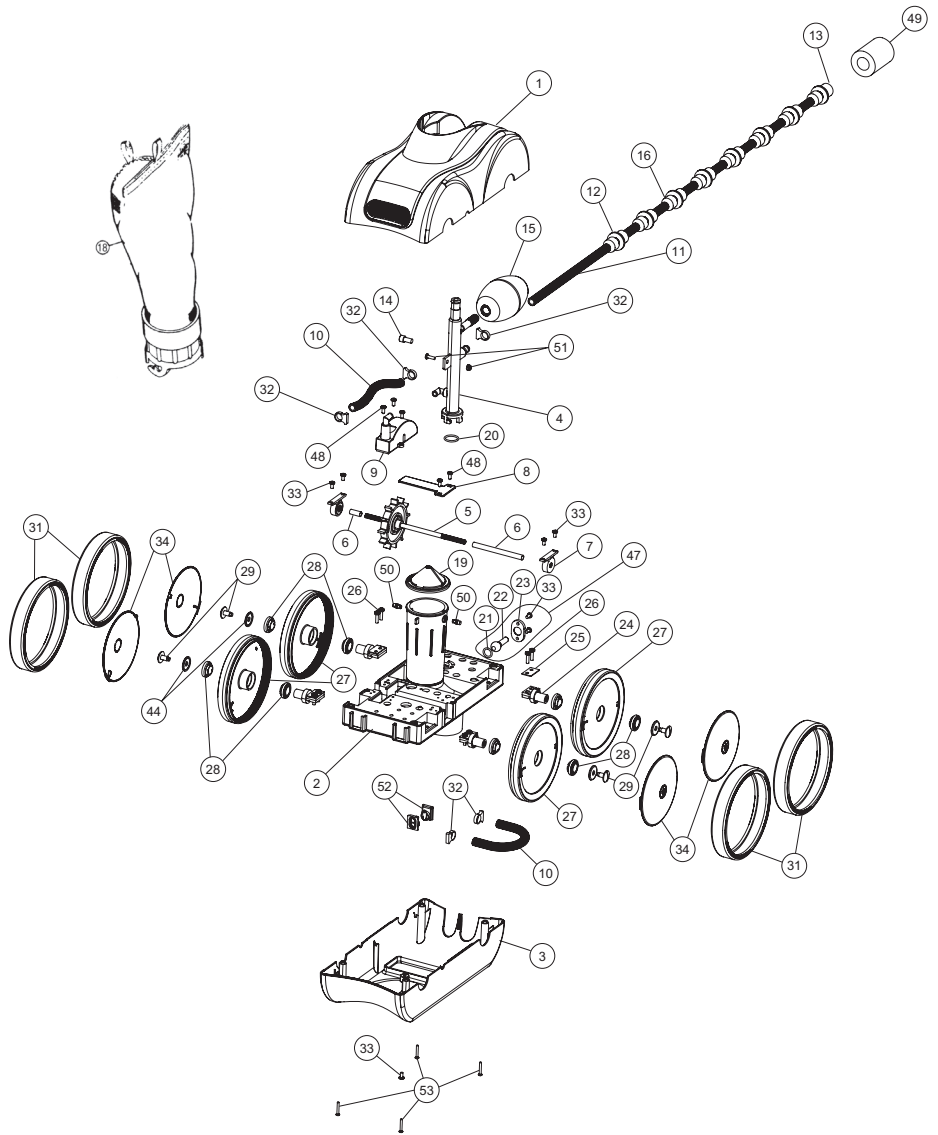

KREEPY KRAULY® LEGEND®

LL505G AND LL505GG CLEANER REPLACEMENT PARTS

KREEPY KRAULY® LEGEND® (CONT'D)

LL505G AND LL505GG CLEANER REPLACEMENT PARTS

| Item | Part No. | Qty. | Description |
|---|----------|------|--|
| LEGEND 4 WHEEL REPLACEMENT PARTS | | | |
| 1 | 360003 | 1 | Top Cover |
| 2 | LLU145N | 1 | Main Frame |
| 2 | 360010 | 1 | Main Frame - Grey |
| 3 | 360004 | 1 | Bottom Cover |
| 3 | 360011 | 1 | Bottom Cover - Grey |
| 4 | LLU6 | 1 | Feed Mast w/ O-Ring - White |
| 4 | LLU6G | 1 | Feed Mast w/ O-Ring - Grey |
| 5 | EC86 | 1 | Turbine Drive Shaft - Complete |
| 6 | EC83 | 2 | Turbine Spacers |
| 7 | EC80 | 2 | Turbine Bearings |
| 8 | EA40 | 1 | Turbine Shaft Shield |
| 9 | EC110 | 1 | Turbine Cover w/ Elbows |
| 10 | EC120 | 2 | Turbine/Venturi Hose 7-3/4 in. length |
| 10 | LLC120G | 2 | Turbine/Venturi Hose 7-3/4 in. length - Grey |
| 11 | EB5L | 1 | Sweep Hose - Complete |
| 11 | LLB5G | 1 | Sweep Hose - Complete - Grey |
| 12 | EB10 | 9 | Sweep Hose - Wear Ring |
| 13 | EB25 | 1 | Sweep Hose - Jet w/ Collar |
| 13 | LLB25PM | 1 | Sweep Hose - Jet w/ Collar - Grey |
| 14 | 370198 | 1 | Sweep Hose - Adjustment Screw |
| 15 | EA20 | 1 | Ballast Float |
| 15 | LLA20G | 1 | Ballast Float - Grey |
| 16 | EH07 | 1 | Sweep Hose - Hose Sleeve |
| 16 | LLH07PM | 4 | Sweep Hose - Hose Sleeve - Grey |
| 17 | EU15 | 1 | Coarse Mesh Bag - Blue (Optional - not shown) |
| 17 | EU15G | 1 | Coarse Mesh Bag - Blue/Grey Collar (Optional - not shown) |
| 18 | 360002 | 1 | Fine Mesh Bag - Mechanical Lock |
| 18 | 360009 | 1 | Fine Mesh Bag - Grey - Mechanical Lock |
| 18 | EU16 | 1 | Fine Mesh Bag - Velcro Brand Fastener |
| 18 | EU16G | 1 | Fine Mesh Bag - Velcro Brand Fastener - Grey |
| 19 | EU9 | 1 | Debris Valve |
| 20 | EU7 | 1 | O-Ring for Feed Mast |
| 21 | E18 | 1 | O-Ring for Thrust Jet |
| 22 | EC130 | 1 | Thrust Jet |
| 23 | EC135 | 1 | Thrust Jet - Plate |
| 23 | LLC135G | 1 | Thrust Jet - Plate - Grey |
| 24 | EC65 | 4 | Axle - Large Wheels |
| 25 | EC70 | 4 | Axle Plate |
| 26 | 370258Z | 8 | Axle Screw w/ Lock Washer |
| 27 | 360006 | 4 | Wheel w/out Bearings |
| 28 | EC60 | 8 | Wheel Bearings - Only |
| 29 | EC55 | 4 | Wheel Screw Plastic |
| 29 | LLC55PM | 4 | Wheel Screw Plastic - Grey |
| 30 | E10 | 1 | Back-up Valve |
| 30 | LL10PM | 1 | Back-up Valve - Grey |
| 31 | 360007 | 4 | Wheel - Rubber Tire |