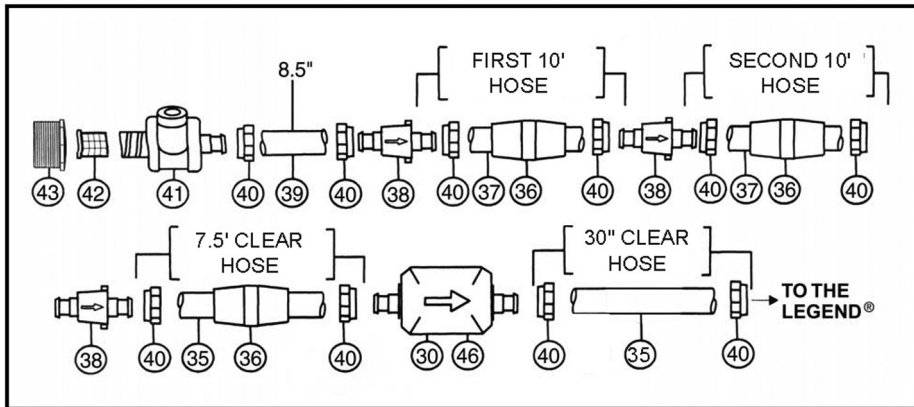

KREEPY KRAULY® LEGEND®

LL505G AND LL505GG CLEANER REPLACEMENT PARTS

KREEPY KRAULY® LEGEND® (CONT'D)

LL505G AND LL505GG CLEANER REPLACEMENT PARTS

| Item | Part No. | Qty. | Description |
|---|----------|------|--|
| LEGEND 4 WHEEL REPLACEMENT PARTS | | | |
| 1 | 360003 | 1 | Top Cover |
| 2 | LLU145N | 1 | Main Frame |
| 2 | 360010 | 1 | Main Frame - Grey |
| 3 | 360004 | 1 | Bottom Cover |
| 3 | 360011 | 1 | Bottom Cover - Grey |
| 4 | LLU6 | 1 | Feed Mast w/ O-Ring - White |
| 4 | LLU6G | 1 | Feed Mast w/ O-Ring - Grey |
| 5 | EC86 | 1 | Turbine Drive Shaft - Complete |
| 6 | EC83 | 2 | Turbine Spacers |
| 7 | EC80 | 2 | Turbine Bearings |
| 8 | EA40 | 1 | Turbine Shaft Shield |
| 9 | EC110 | 1 | Turbine Cover w/ Elbows |
| 10 | EC120 | 2 | Turbine/Venturi Hose 7-3/4 in. length |
| 10 | LLC120G | 2 | Turbine/Venturi Hose 7-3/4 in. length - Grey |
| 11 | EB5L | 1 | Sweep Hose - Complete |
| 11 | LLB5G | 1 | Sweep Hose - Complete - Grey |
| 12 | EB10 | 9 | Sweep Hose - Wear Ring |
| 13 | EB25 | 1 | Sweep Hose - Jet w/ Collar |
| 13 | LLB25PM | 1 | Sweep Hose - Jet w/ Collar - Grey |
| 14 | 370198 | 1 | Sweep Hose - Adjustment Screw |
| 15 | EA20 | 1 | Ballast Float |
| 15 | LLA20G | 1 | Ballast Float - Grey |
| 16 | EH07 | 1 | Sweep Hose - Hose Sleeve |
| 16 | LLH07PM | 4 | Sweep Hose - Hose Sleeve - Grey |
| 17 | EU15 | 1 | Coarse Mesh Bag - Blue (Optional - not shown) |
| 17 | EU15G | 1 | Coarse Mesh Bag - Blue/Grey Collar (Optional - not shown) |
| 18 | 360002 | 1 | Fine Mesh Bag - Mechanical Lock |
| 18 | 360009 | 1 | Fine Mesh Bag - Grey - Mechanical Lock |
| 18 | EU16 | 1 | Fine Mesh Bag - Velcro Brand Fastener |
| 18 | EU16G | 1 | Fine Mesh Bag - Velcro Brand Fastener - Grey |
| 19 | EU9 | 1 | Debris Valve |
| 20 | EU7 | 1 | O-Ring for Feed Mast |
| 21 | E18 | 1 | O-Ring for Thrust Jet |
| 22 | EC130 | 1 | Thrust Jet |
| 23 | EC135 | 1 | Thrust Jet - Plate |
| 23 | LLC135G | 1 | Thrust Jet - Plate - Grey |
| 24 | EC65 | 4 | Axle - Large Wheels |
| 25 | EC70 | 4 | Axle Plate |
| 26 | 370258Z | 8 | Axle Screw w/ Lock Washer |
| 27 | 360006 | 4 | Wheel w/out Bearings |
| 28 | EC60 | 8 | Wheel Bearings - Only |
| 29 | EC55 | 4 | Wheel Screw Plastic |
| 29 | LLC55PM | 4 | Wheel Screw Plastic - Grey |
| 30 | E10 | 1 | Back-up Valve |
| 30 | LL10PM | 1 | Back-up Valve - Grey |
| 31 | 360007 | 4 | Wheel - Rubber Tire |