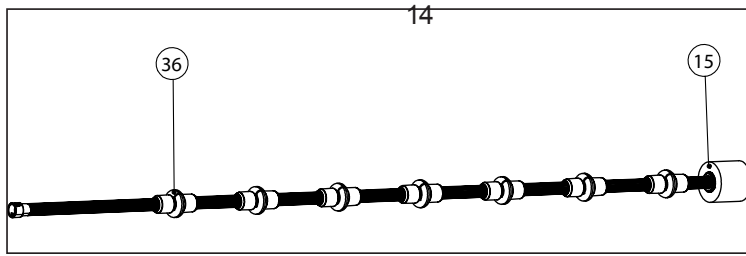

PENTAIR RACER® LS PRESSURE SIDE CLEANER

CLEANER REPLACEMENT PARTS

360241