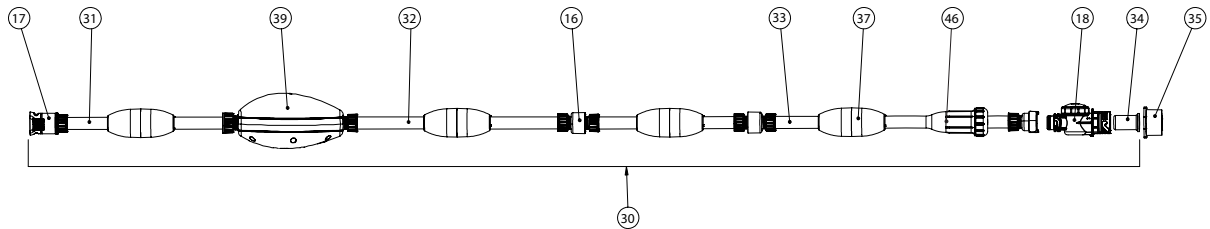

CALIFORNIA PROPOSITION 65 WARNING

⚠ **WARNING:** Cancer and Reproductive Harm.
⚠ **AVERTISSEMENT:** Peut Causer le Cancer et des Dommages au Système Reproducteur.
⚠ **ADVERTENCIA:** Cáncer y Daño Reproductivo.
www.p65warnings.ca.gov   PB20271A