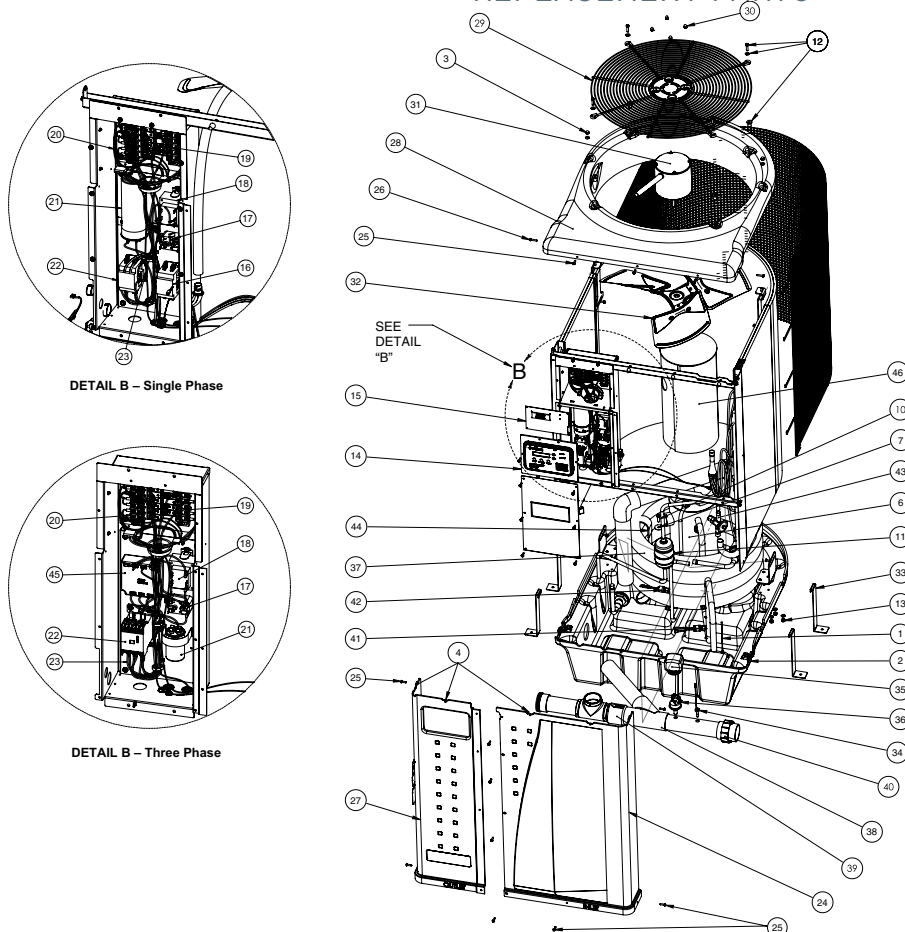

ULTRATEMP® HEAT PUMP

460928, 460929, 460930, 460931, 460932, 460933, 460934, 460935, 460936, 460937,
460938, 460958, 460959, 460960, 460961, 460962, 460963, 460964, 460965, 460967

REPLACEMENT PARTS

CALIFORNIA PROPOSITION 65 WARNING

⚠ WARNING: Cancer and Reproductive Harm.
⚠ AVERTISSEMENT: Peut Causer le Cancer
et des Dommages au Système Reproducteur.
⚠ ADVERTENCIA: Cáncer y Daño Reproductivo.
www.p65warnings.ca.gov PH00016A

Item	Part No.	Description

ULTRATEMP REPLACEMENT PARTS

1	473665	PROBE THERMISTOR DEFROST SENSOR
2	470284	NUT, J-CLIP
3	473285	NUT, 1/4-20 SS ACORN
4	470281	NUT, U-CLIP
5	473732	WIRE HARNESS, COMPRESSOR (1PH-60HZ)
5	474009	WIRE HARNESS, COMPRESSOR (1PH-50HZ)
5	474010	WIRE HARNESS, COMPRESSOR (3-PHASE MODELS)
6	473734Z	COMPRESSOR, SCROLL ZP83 (MODEL 120, 120HC, 140, 140 HC)
6	473735Z	COMPRESSOR, SCROLL ZP70 (MODEL 110)
6	474011Z	COMPRESSOR KIT, SCROLL ZP83 (3-PHASE MODEL 120C, 140C ONLY)
6	474241Z	COMPRESSOR SCROLL ZP61 (MODEL 90)
6	474291Z	COMPRESSOR SCROLL ZP49 (MODEL 70)
7	473295	FENDER WASHER
8	473736	COMPRESSOR ISOLATION KIT, GROMMET AND SPACER 1 SET
9	473745	BOLT 5/16-18 x 2 in. SS
10	98219800	BOLT 5/16-18 x 1 in. SS
11	473121	DRIER (ALL MODELS EXCEPT 120HC, 140HC)
11	473139	DRIER (MODEL 120HC, 140HC)
12	470441	FAN GUARD FASTENER KIT