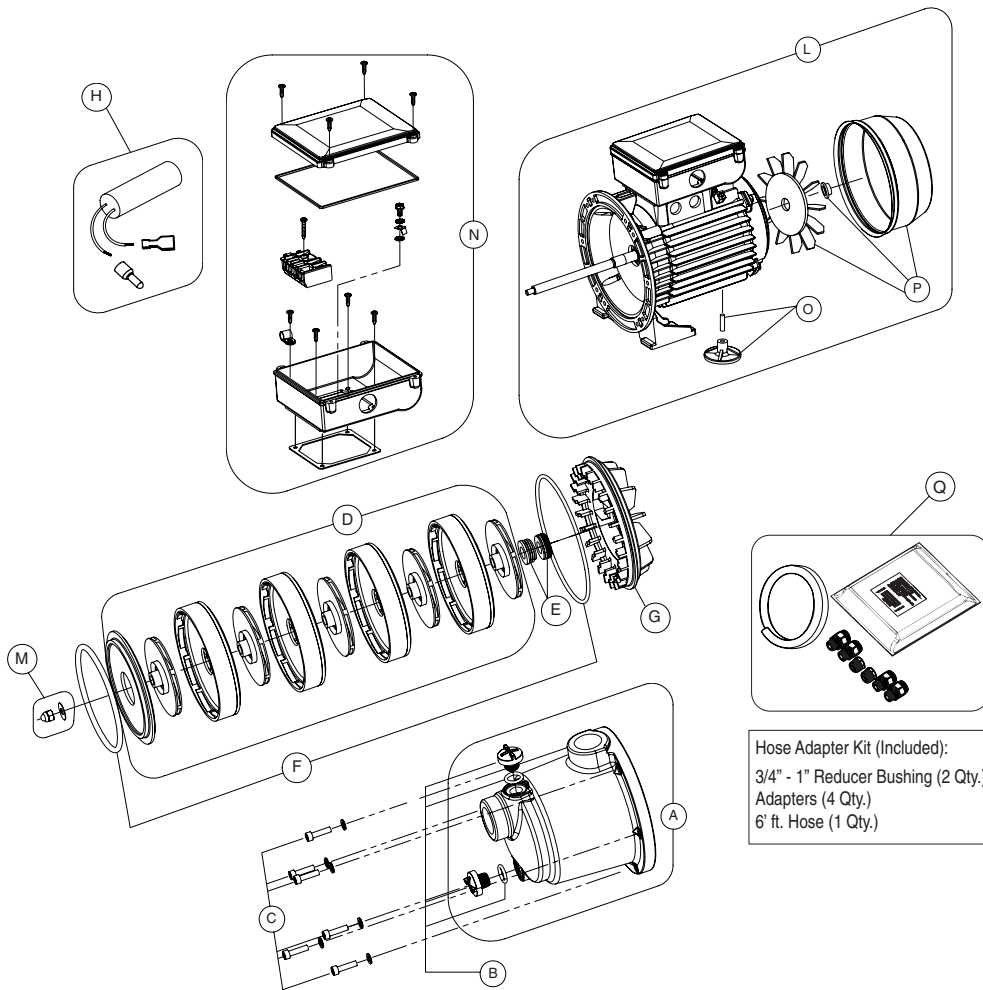

# BOOST-RITE® BOOSTER PUMP

## REPLACEMENT PARTS

Hose Adapter Kit (Included):  
 3/4" - 1" Reducer Bushing (2 Qty.)  
 Adapters (4 Qty.)  
 6' ft. Hose (1 Qty.)

Item	Part No.	Qty.	Description
<b>BOOSTER PUMP</b>			
A	ZBR39320	1	Pump Body Kit w/Drain Plugs
B	ZBR12160	2	Drain Plugs with O-Ring Kit - includes (2) drain plugs and (2) O-Rings
C	ZBR12170	1	Body Pump Fasteners Kit
D	ZBR39330	1	Hydraulic Kit
E	ZBR43920	1	Mechanical Seal Kit
F	ZBR12200	1	O-Ring Kit
G	ZBR12210	1	Seal Plate Kit
H	ZBR39340	1	Capacitor Kit
L	ZBR39360	1	Complete Motor Assembly
M	ZBR12270	1	End Shaft Fasteners Kit
N	ZBR39350	1	Capacitor Box Complete Kit
O	ZBR26910	1	Base Kit
P	ZBR43810	1	Fan Kit
Q	353040	1	Hose Kit