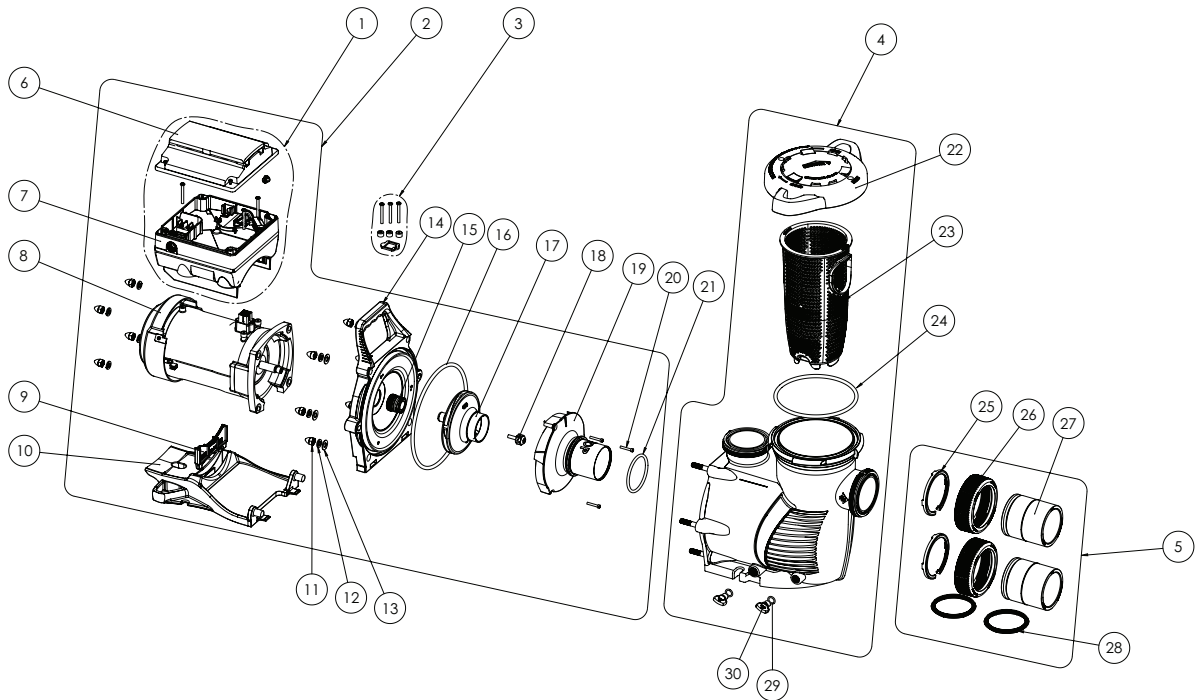

## REPLACEMENT PARTS

Item	Part No.	Description
<b>INTELLIFLO XF PUMP</b>		
1	356879Z	Drive Kit
2	400655Z	Power End Kit
3	355685	Drive Hardware Kit
4	400000	Wet End Assembly
5	410020	Union Kit w/o Tap
6	357527Z	Keypad Assembly Kit
7	356878Z	Drive
8	350305S	Motor
9	070929	Motor Support Insert
10	400004Z	Motor Base
11	071413	Acorn Nut (Qty. 10)
12	U43-12SS	Lock Washer (Qty. 10)
13	072184	Flat Washer (Qty. 6)
14	400002	Seal Plate
15	17351-0101S	Mechanical Seal
16	351446	Seal Plate O-Ring
17	400015	Impeller
18	37337-6080	Impeller Screw Set
19	400010	Diffuser
20	353323	Diffuser Screws
21	350336	Diffuser O-Ring
22	400006	Lid/Locking Ring Assembly

Item	Part No.	Description
23	400007Z	Strainer Basket
24	35505-1440	Lid/Locking Ring O-Ring
25	410001	2.5" C-Clip Locking Ring (Qty. 2)
26	411000	2.5" Union Nut (Qty. 2)
27	410002	2.5" Union Adapter w/o Tap (Qty. 2)
28	410016Z	2.5" Diamond Seal Kit (Qty. 2)
29	192115	Drain Plug O-Ring (Qty. 2)
30	071131	Drain Plug (Qty. 2)
<b>NOT SHOWN</b>		
	356904Z	Keypad Relocation Kit
	400031Z	Seal Plate w/Mech Seal
	350122	50 Ft. Communication Cable
	352401	Motor Fan Kit