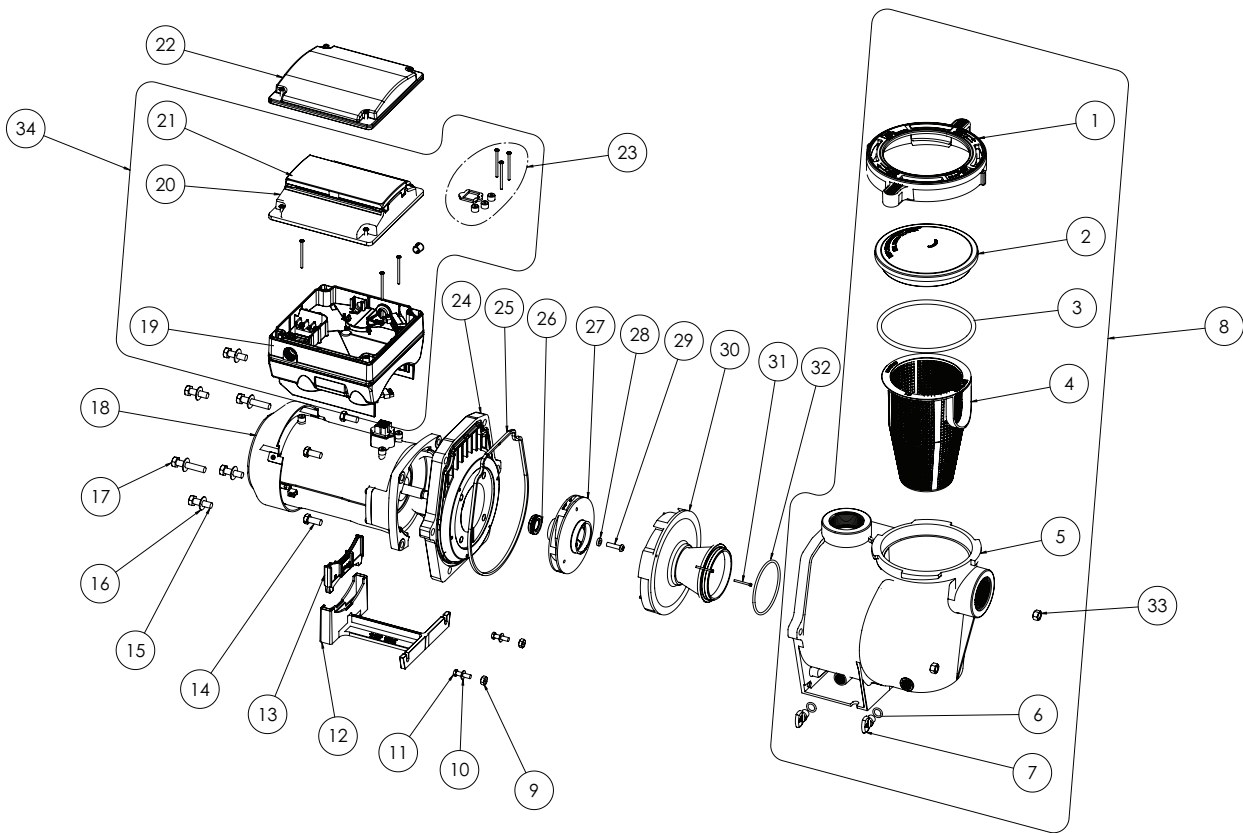

## REPLACEMENT PARTS

Item	Part No.	Description
<b>INTELLIFLO VS+SVRS PUMP</b>		
1	357199	Clamp, Cam and Ramp
2	357151	See-through Lid
3	350013	Lid O-Ring
4	070387	Strainer Basket
5	350015	Volute WF
6	192115	O-Ring 112 for Drain Plug (Qty 2)
7	071131	Drain Plug WF (Qty 2)
8	357243	Volute Kit (Contains items #1-7)
9	071406	Nut 1/4-20 Hex SS (Qty 2)
10	072186	Washer, Flat 1/4" ID x 5/8" OD (Qty 2)
11	071657	Screw 1/4-20 x 1" Hex Cap SS (Qty 2)
12	070927	Foot WF
13	070929	Foot Insert WFE Pump Motor Support
14	070429	Bolt, Hex Head 3/8-16 x 1.25" (Qty 4)
15	072184	Washer, Flat 3/8" ID x 7/8 OD (Qty 6)
16	070430	Bolt, Hex Head 3/8-16 x 1.25" (Qty 4)
17	070431	Bolt, Hex Head 3/8-16 x 2" (Qty 2)
18	350305S	Motor, 3.2 kW 10 Pole
19	356910Z	Drive
20	357527Z	Keypad Assembly Kit (Contains item #21)
21	400100	Keypad Cover
22	356904Z	Keypad Relocation Kit (Contains Keypad Relocation cable and Blank Drive Cover)

Item	Part No.	Description
23	355685	Drive Hardware Kit (Contains Drive Screws, Drive Gasket and Screw Caps)
24	074564	Seal Plate
25	357100	Seal Plate Gasket
26	071734S	Mechanical Seal
27	073131	Impeller
28	075713	Rubber Washer, Impeller Set Screw
29	071652	Impeller Set Screw 1/4-20 LH Thread
30	072928	Diffuser
31	071660	Diffuser Set Screw 4-40 x 1-1/8 (Qty 2)
32	355227	Diffuser O-Ring
33	071404	Nut 3/8" Brass, Nickel Plated (Qty 2)
34	356911Z	Drive Kit (Incl. Items #19-23)
<b>NOT SHOWN</b>		
	350122	50 Ft. Communication Cable
	350202	Seal Plate Kit w/Mechanical Seal (Incl. Items #24, 25 and 26)
	357603	Union Kit (Incl. 2 complete unions for 1 pump - Not included with pump)
	350199	Seal Plate Kit (Ozone/Salt resistant)
	352401	Motor Fan Kit