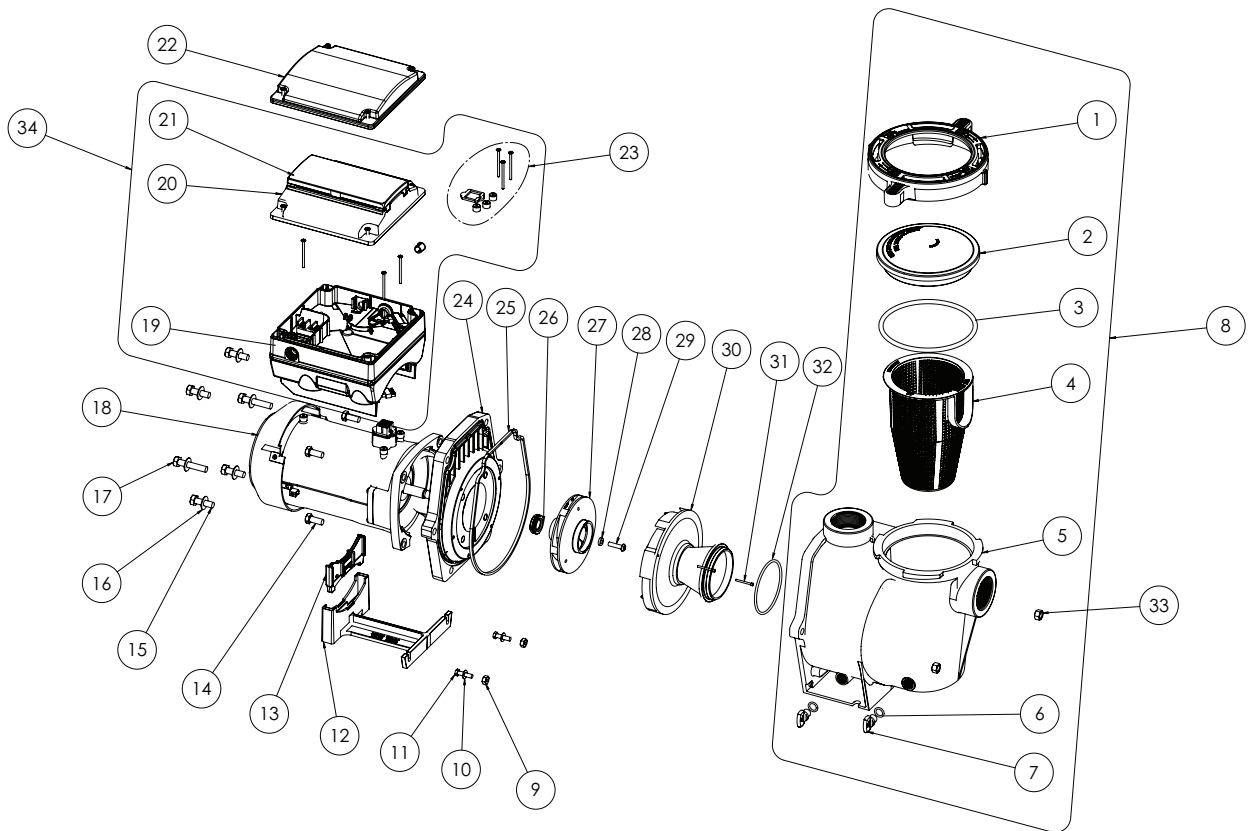

INTELLIPRO® VS+SVRS PUMP - AFTER JUNE 2016

REPLACEMENT PARTS

Item	Part No.	Description
INTELLIPRO VS+SVRS PUMP		
1	357150	Clamp, Cam and Ramp
2	357151	See-through Lid
3	350013	Lid O-Ring
4	070387	Strainer Basket
5	357157	Volute WF
6	192115	O-Ring 112 for Drain Plug (Qty 2)
7	357161	Drain Plug WF (Qty 2)
8	357244	Volute Kit (Contains items #1-7)
9	071406	Nut 1/4-20 Hex SS (Qty 2)
10	072186	Washer, Flat 1/4" ID x 5/8" OD (Qty 2)
11	071657	Screw 1/4-20 x 1" Hex Cap SS (Qty 2)
12	357159	Foot WF
13	357160	Foot Insert WFE Pump Motor Support
14	070429	Bolt, Hex Head 3/8-16 x 1.25" (Qty 4)
15	072184	Washer, Flat 3/8" ID x 7/8 OD (Qty 6)
16	070430	Bolt, Hex Head 3/8-16 x 1.25" (Qty 4)
17	070431	Bolt, Hex Head 3/8-16 x 2" (Qty 2)
18	350306S	Motor, 3.2 kW 10 Pole
19	356912Z	Drive, Variable Speed
20	358527Z	Keypad Assembly Kit (Contains item #21)
21	401100	Keypad Cover
22	356905Z	Keypad Relocation Kit (Contains Keypad Relocation cable and Blank Drive Cover)

Item	Part No.	Description
23	355685	Drive Hardware Kit (Contains Drive Screws, Drive Gasket and Screw Caps)
24	357158	Seal Plate
25	357100	Seal Plate Gasket
26	071734S	Mechanical Seal
27	073131	Impeller
28	075713	Rubber Washer, Impeller Set Screw
29	071652	Impeller Set Screw 1/4-20 LH Thread
30	072928	Diffuser
31	071660	Diffuser Set Screw 4-40 x 1-1/8 (Qty 2)
32	355227	Diffuser O-Ring
33	071404	Nut 3/8" Brass, Nickel Plated (Qty 2)
34	356913Z	Drive Kit (Incl. Items #19-23)
NOT SHOWN		
	350122	50 Ft. Communication Cable
	350203	Seal Plate Kit w/Mechanical Seal (Incl. Items #24, 25 and 26)
	357603	Union Kit (Incl. 2 complete unions for 1 pump - Not included with pump)
	350198	Seal Plate Kit (Ozone/Salt resistant)
	352501	Motor Fan Kit