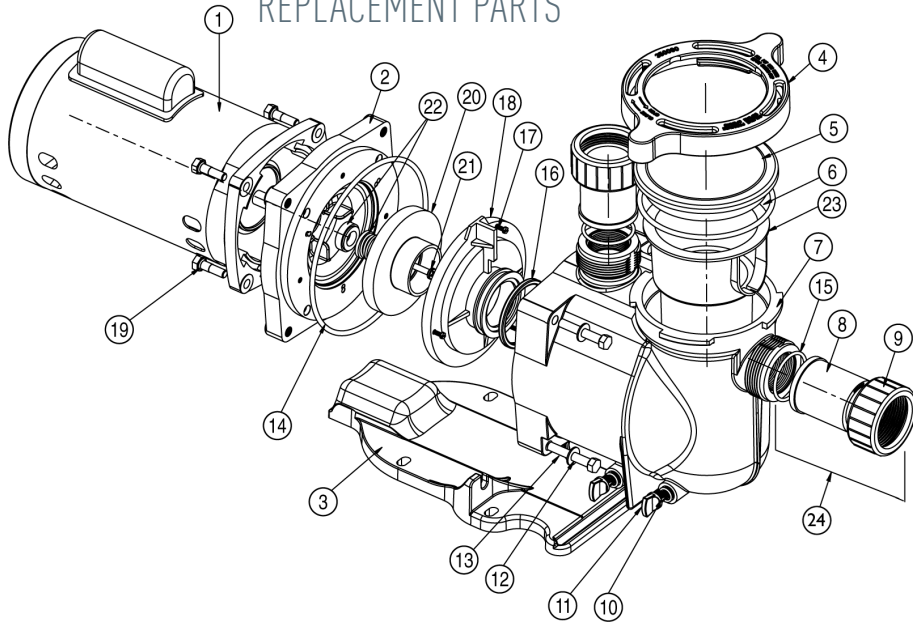

## REPLACEMENT PARTS

Item	Part No.	Description
<b>SINGLE SPEED SUPERMAX MOTORS</b>		
1	355019S	1/2 HP Motor, SQFL, 1 sp, 1 ph, 60 hz, 115/208-230, Black
1	355019S	3/4 HP Motor, SQFL, 1 sp, 1 ph, 60 hz, 115/208-230, Black
1	355021S	1 HP Motor, SQFL, 1 sp, 1 ph, 60 hz, 2115/208-230, Black
1	355023S	1-1/2 HP Motor, SQFL, 1 sp, 1 ph, 60 hz, 115/208-230, black
1	355025S	2 HP Motor, SQFL, 1 sp, 1 ph, 60 hz, 115/208-230, Black
1	355027S	2-1/2 HP Motor, SQFL, 1 sp, 1 ph, 60 hz, 208-230, Black
<b>2 SPEED SUPERMAX MOTORS</b>		
1	355232S	1 HP Motor, SQFL, 2 sp, 1 ph, 60 hz, 230V, Black
1	355376S	1-1/2 HP Motor, SQFL, 2 sp, 1 ph, 60 hz, 230V, Black
1	355377S	2 HP Motor, SQFL, 2 sp, 1 ph, 60 hz, 230V, Black
<b>ENERGY EFFICIENT SUPERMAX MOTORS</b>		
1	355009S	1/2 HP Motor SQFL, 1 Speed, 1 phase, 60 Hz, 115/208-230, black
1	355009S	3/4 HP Motor SQFL, 1 Speed, 1 phase, 60 Hz, 115/208-230, black
1	355009S	1 HP Motor SQFL, 1 Speed, 1 phase, 60 Hz, 115/208-230, black
1	355011S	1.5 HP Motor SQFL, 1 Speed, 1 phase, 60 Hz, 115/208-230, black
1	355013S	2 HP Motor SQFL, 1 Speed, 1 phase, 60 Hz, 208-230, black
1	355015S	2.5 HP Motor SQFL, 1 Speed, 1 phase, 60 Hz, 208-230, black
<b>SUPERMAX PUMPS</b>		
2	355612	Seal Plate, Black
3	351094	Base, Black
4	351090	Clamp, Ramp & Cam, Black
5	350091	Lid
6	357255	O-ring, Lid #2-357
7	351089	Volute, Black
8	350093	Adapter, 2 req.
9	270141	Nut, 2 req.